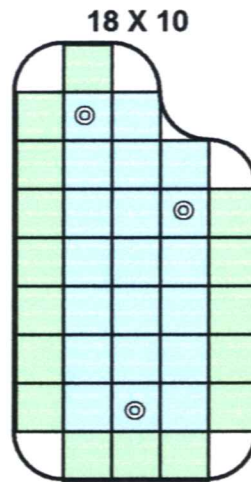

### 15 X 4

\$1,479.00

**Prices include:** Panels, Turf Roll (pre-cut to fit), and Hole Kits

**Not included:** Shipping or Sales Tax

**Setup or take down  
in 30-45 minutes**

# SELF INSTALL GREENS up to \$3,500

610.413.1550

centralpaputtinggreens.com

\$2,389.00

\$2,689.00

\$2,789.00

\$2,789.00

**PANELS** come in 4 Shapes

-  STRAIGHT EDGE PANELS
-  INTERIOR CENTER PANELS
-  OUTSIDE RADIUS PANELS
-  INSIDE RADIUS PANELS

*Panels are 2' X 2', weigh 7-8 lbs, except Inside Radius - which are smaller & lighter*

\$3,389.00

\$3,389.00