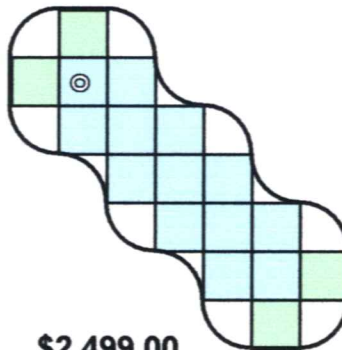

### 4' wide 14-24' long

- 14X4 - \$1,249.00
- 16X4 - \$1,389.00
- 18X4 - \$1,549.00
- 20X4 - \$1,689.00
- 22X4 - \$1,849.00
- 24X4 - \$1,999.00

ASK FOR QUOTE We will make any size you want!

### Chip & Putt Runways

14X6 - \$1,789.00

16X6 - \$1,939.00

18X6 - \$2,149.00

20X6 - \$2,259.00

22X6 - \$2,379.00

24X6 - \$2,489.00

### PANELS come in 4 Shapes

-  STRAIGHT EDGE PANELS
-  INTERIOR CENTER PANELS
-  OUTSIDE RADIUS PANELS
-  INSIDE RADIUS PANELS

Panels are 2' X 2', weigh 7-8 lbs, except Inside Radius - which are smaller & lighter

### 18 X 7

\$2,499.00